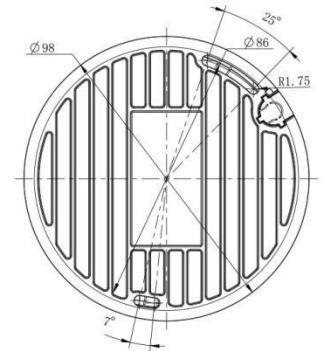

## Easy Installation & Adjustment

With a built-in RJ45 port, PoE functionality and 3-axis mechanical design, the installation steps of IR Mini Dome Camera are as easy as ABC.

# AI IR Mini Dome Network Camera

<b>Audio</b>	Audio Compression	G.711/AAC/G.722/G.726		
	Audio Sampling Rate	8/16/32/44.1/48KHz		
	Audio Bit Rate	16~256kbps		
	Two-way Audio	N/A		
<b>Intelligent Analytics</b>	Video Analysis	Region Entrance, Region Exiting, Advanced Motion Detection, Tamper Detection, Line Crossing, Loitering, Object Left, Object Removed		
	Face Detection	Detect and capture faces, get real-time snapshots		
	People Counting& Report	Count the number of people entering or exiting, up to 4 detection areas for regional people counting		
<b>System</b>	Storage	Support microSD/SDHC/SDXC Card Local Storage, up to 256G		
	Advanced Function	Heat Map, BLC, HLC, 2D DNR, 3D DNR, Defog, AWB, EIS, IP Address Filtering, AGC, Anti-flicker, Corridor Mode, Deblur, Watermark		
	SIP/VoIP Support	Yes, Voice & Video-over-IP		
	Event Trigger	Motion Detection, Network Disconnection, Audio Alarm, etc.		
	Event Action	FTP Upload, SMTP Upload, SD Card Record, SIP Phone, HTTP Notification, etc.		
System Compatibility	ONVIF Profile G & Q & S & T, API			
<b>General</b>	Working Temperature	-40°C~60°C		
	Working Humidity	0~90%(Non-condensing)		
	Power Supply	PoE (802.3af)		
	Power Consumption	4W MAX 6W MAX (With IR on)	4W MAX 6W MAX (With IR on)	5W MAX 7W MAX (With IR on)
	Weight	200g		
	Dimensions	Ø97.8mmX57.9mm		
	Warranty	3/5 Years		

## Structure Diagrams

Units: mm

## Accessories Support

A01 Pole Mount

Weight: 720g  
Dimensions: 170\*51.5\*152.6mm

A03 External Corner Bracket

Weight: 900g  
Dimensions: 170\*152.5\*76.3mm

A71 Wall Mount

Weight: 530g  
Dimensions: 162\*124\*78 mm