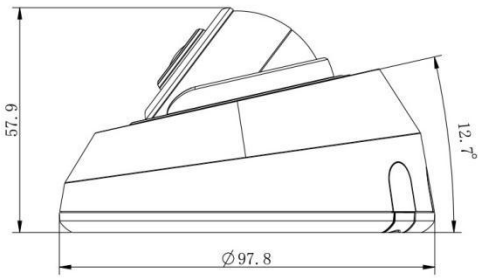

# AI IR Mini Dome Network Camera

<b>Audio</b>	Audio Compression	G.711/AAC/G.722/G.726		
	Audio Sampling Rate	8/16/32/44.1/48KHz		
	Audio Bit Rate	16~256kbps		
	Two-way Audio	N/A		
<b>Intelligent Analytics</b>	Video Analysis	Region Entrance, Region Exiting, Advanced Motion Detection, Tamper Detection, Line Crossing, Loitering, Object Left, Object Removed		
	Face Detection	Detect and capture faces, get real-time snapshots		
	People Counting& Report	Count the number of people entering or exiting, up to 4 detection areas for regional people counting		
<b>System</b>	Storage	Support microSD/SDHC/SDXC Card Local Storage, up to 256G		
	Advanced Function	Heat Map, BLC, HLC, 2D DNR, 3D DNR, Defog, AWB, EIS, IP Address Filtering, AGC, Anti-flicker, Corridor Mode, Deblur, Watermark		
	SIP/VoIP Support	Yes, Voice & Video-over-IP		
	Event Trigger	Motion Detection, Network Disconnection, Audio Alarm, etc.		
	Event Action	FTP Upload, SMTP Upload, SD Card Record, SIP Phone, HTTP Notification, etc.		
System Compatibility	ONVIF Profile G & Q & S & T, API			
<b>General</b>	Working Temperature	-40°C~60°C		
	Working Humidity	0~90%(Non-condensing)		
	Power Supply	PoE (802.3af)		
	Power Consumption	4W MAX 6W MAX (With IR on)	4W MAX 6W MAX (With IR on)	5W MAX 7W MAX (With IR on)
	Weight	200g		
	Dimensions	Ø97.8mmX57.9mm		
	Warranty	3/5 Years		

## Structure Diagrams

Units: mm