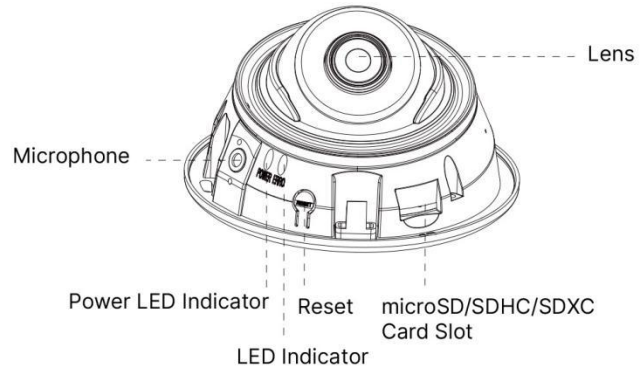

Structure Diagrams

Units: mm

Accessories Support

A01 Pole Mount

Weight: 720g
Dimensions: 170*51.5*152.6mm

Weight: 900g
Dimensions: 170*152.5*76.3mm

A71 Wall Mount

Weight: 530g
Dimensions: 162*124*78 mm

A82 Recessed Mount

Weight: 475g
Dimension: Φ168.7*91.3mm