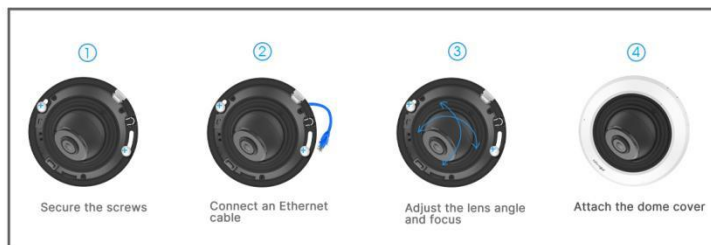

## 140dB Super WDR

Sensor-based WDR technology allows the camera to record greater scene details with true color reproduction even under the extreme back light and high contrast conditions. The ratio that the brightest light signal values divided by the darkest light signal values is up to 140dB.

## Easy Installation & Adjustment

With a built-in RJ45 port, PoE functionality and 3-axis mechanical design, the installation steps of IR Mini Dome Camera are as easy as ABC.