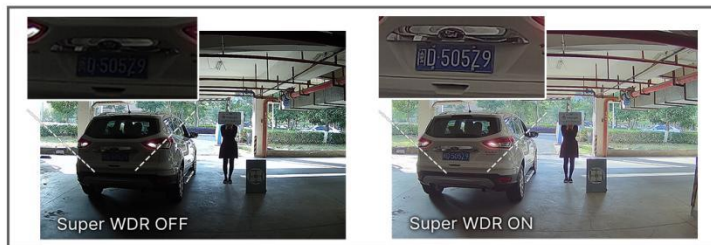

140dB Super WDR

Sensor-based WDR technology allows the camera to record greater scene details with true color reproduction even under the extreme back light and high contrast conditions. The ratio that the brightest light signal values divided by the darkest light signal values is up to 140dB.