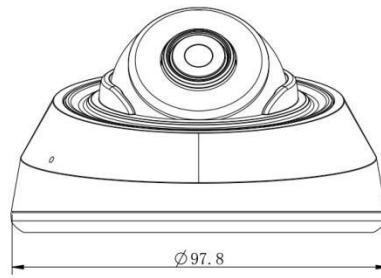

Structure Diagrams

Units: mm

Accessories Support

A01 Pole Mount

Weight: 720g
Dimensions: 170*51.5*152.6mm

Weight: 900g
Dimensions: 170*152.5*76.3mm

A71 Wall Mount

Weight: 530g
Dimensions: 162*124*78 mm

A82 Recessed Mount

Weight: 475g
Dimension: Φ168.7*91.3mm