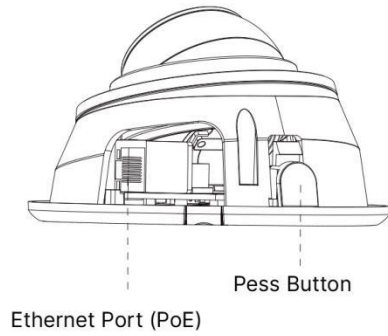

Structure Diagrams

Units: mm

Accessories Support

A01 Pole Mount

Weight: 720g
Dimensions: 170*51.5*152.6mm

Weight: 900g
Dimensions: 170*152.5*76.3mm

A71 Wall Mount

Weight: 530g
Dimensions: 162*124*78 mm

A82 Recessed Mount

Weight: 475g
Dimension: Φ168.7*91.3mm