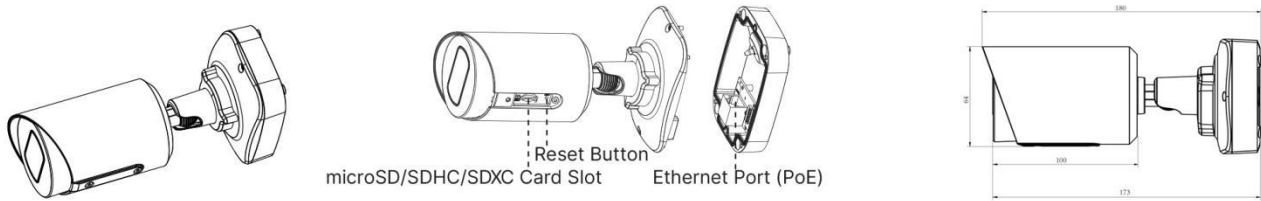

H.265+ Vandal-proof Mini Bullet Network Camera

Structure Diagrams

Junction Box Version