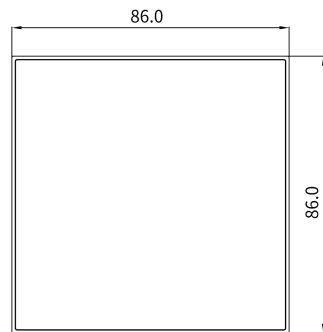

Application Scenario

- Villas
- Apartment complexes
- Home automation systems
- Modern interiors

Product Dimension Diagram (mm)

⑤ BOTTOM VIEW

② RIGHT VIEW

① FRONT VIEW

③ LEFT VIEW

④ BACK VIEW

⑥ TOP VIEW