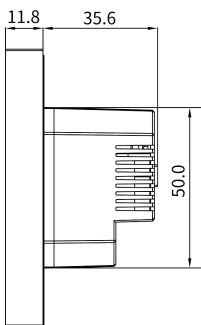

Application Scenario

- Villas
- Apartment complexes
- Home automation systems
- Modern interiors

Product Dimension Diagram (mm)

⑤ BOTTOM VIEW

② RIGHT VIEW

① FRONT VIEW

③ LEFT VIEW

④ BACK VIEW

⑥ TOP VIEW