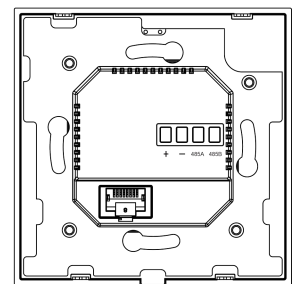

Application Scenario

- Villas
- Apartment complexes
- Home automation systems
- Modern interiors

Product Dimension Diagram (mm)

⑤ BOTTOM VIEW

② RIGHT VIEW

① FRONT VIEW

③ LEFT VIEW

④ BACK VIEW

⑥ TOP VIEW