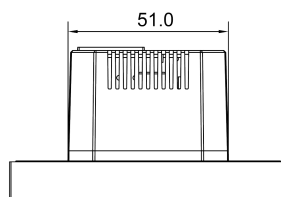

Application Scenario

- Villas
- Apartment complexes
- Home automation systems
- Modern interiors

Product Dimension Diagram (mm)

⑤ BOTTOM VIEW

② RIGHT VIEW

① FRONT VIEW

③ LEFT VIEW

④ BACK VIEW

⑥ TOP VIEW