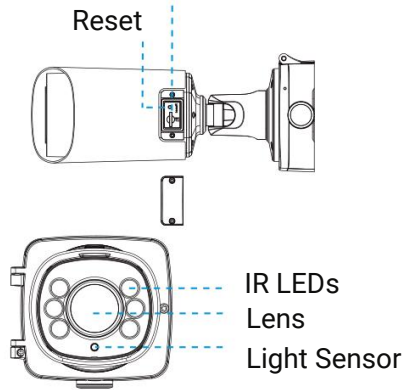

Structure Diagrams

microSD/SDHC/SDXC Card Slot