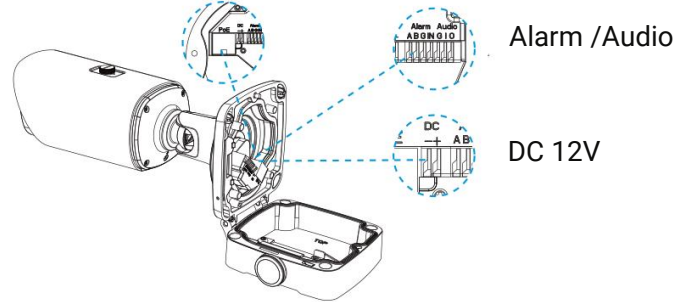

Ethernet Port(PoE)