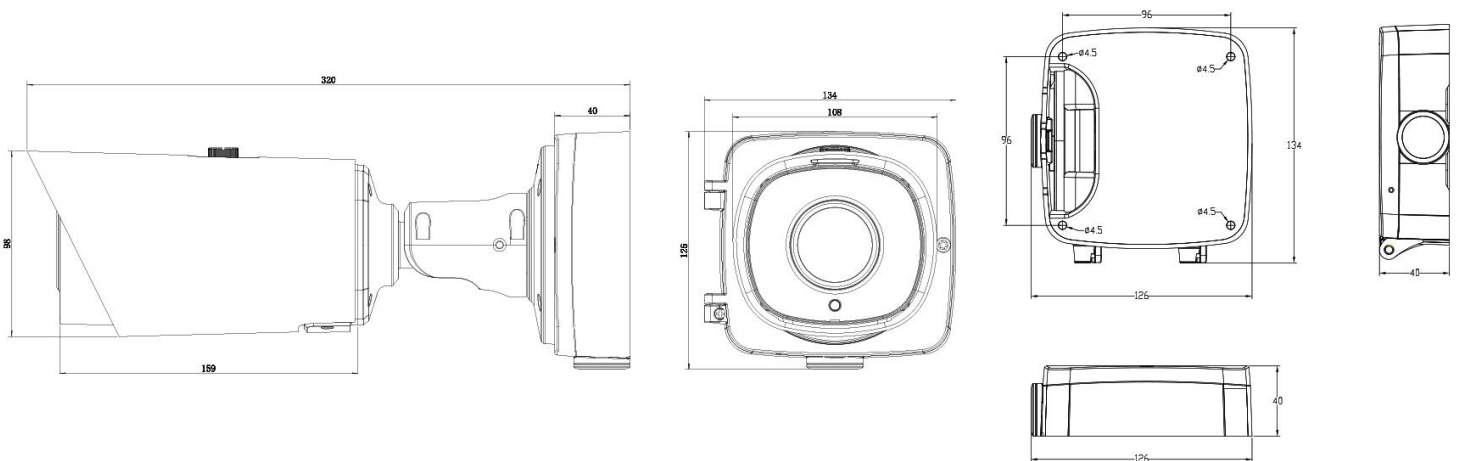

Structure Diagrams

microSD/SDHC/SDXC Card Slot

Ethernet Port(PoE)

Units: mm

Accessories Support

A62 Junction Box

Weight: 510g

Dimensions: 134*126*40mm

A01 Pole Mount

Weight: 720g

Dimensions: 170*51.5*152.6mm

A03 External Corner Bracket

Weight: 900g

Dimensions: 170*152.5*76.3mm