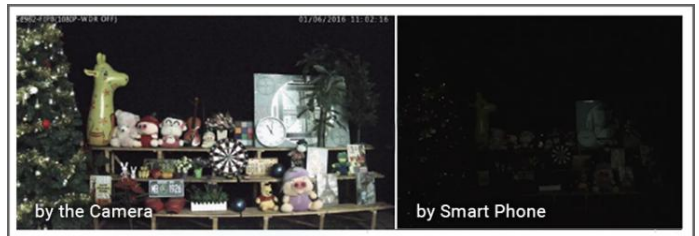

0.002Lux Ultra Low-light

The starlight camera is able to deliver high detailed color images even in low light environment reaching 0.002Lux(Color) or 0Lux(B/W), and near infrared light environments without any supplementary lighting.