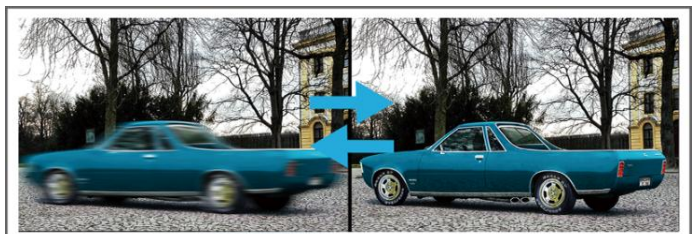

4X/12X Optical Zoom

The 4X/12X optical zoom can zoom up to distant subjects while still maintaining the clarity, delivering high quality video over the entire zoom range.

90fps

With the industry leading frame rate reaching 90fps, the cameras can easily catch images with no latency despite of the high-speed movement, which is the best choice for the demanding requirements especially for intelligent cameras.