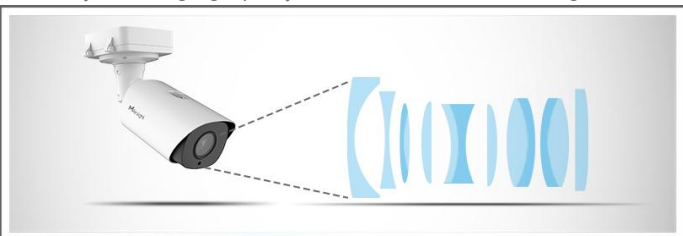

4X/12X Optical Zoom

The 4X/12X optical zoom can zoom up to distant subjects while still maintaining the clarity, delivering high quality video over the entire zoom range.